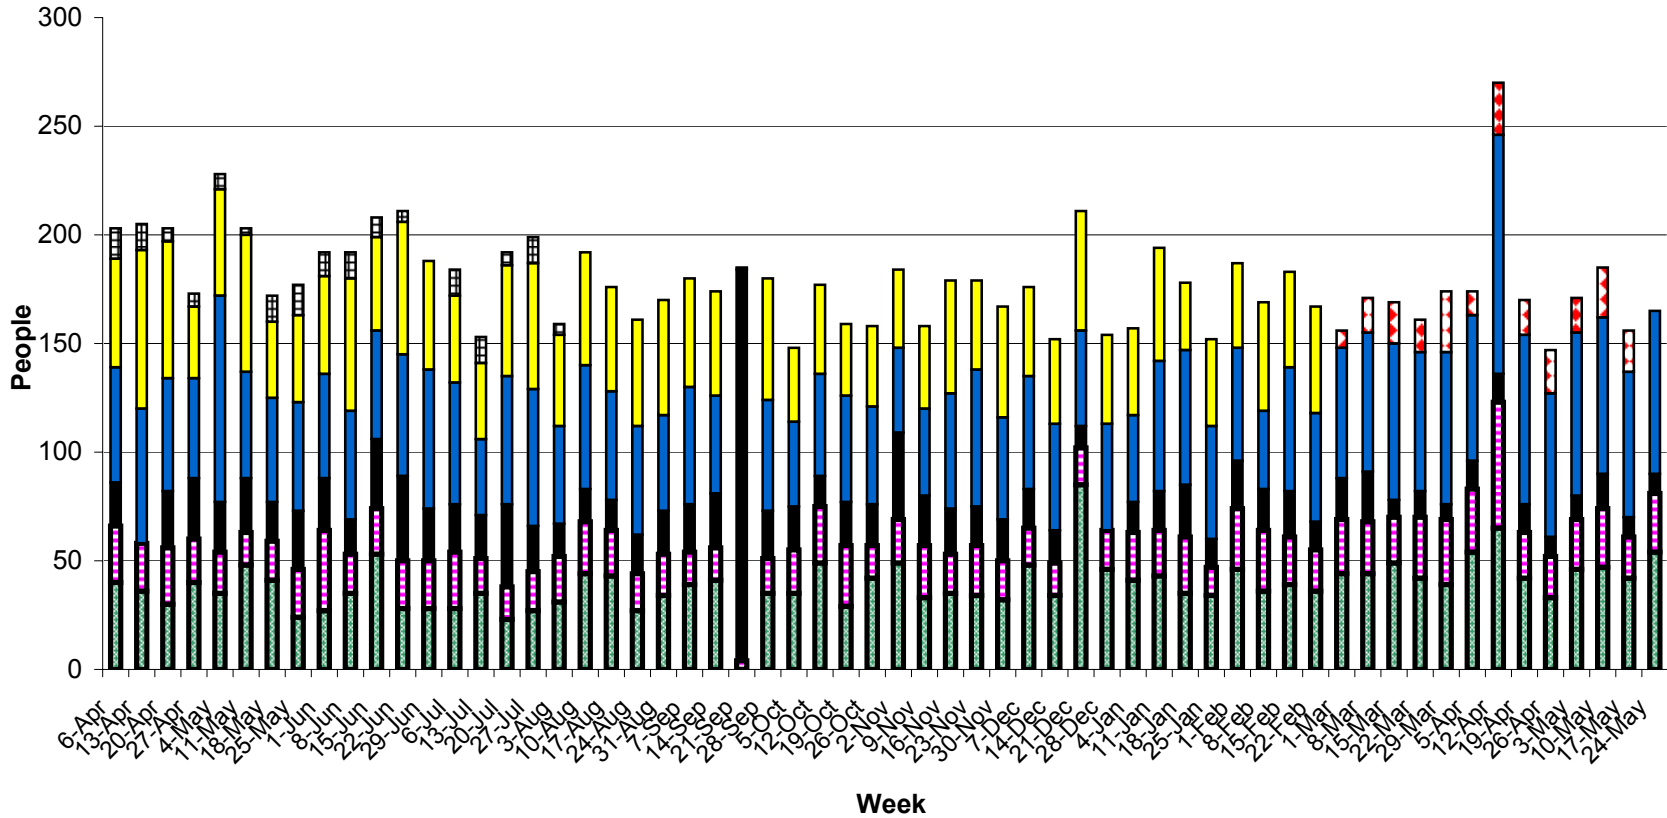

Epiphany Anglican Fellowship - Average Attendance

Epiphany Anglican Fellowship Sunday Attendance - 2008-2009

Epiphany Visitors - 2007-2009

1st Time Visitors Return Visitors

May	16.0	2003
June	19.8	
July	18.8	
August	33.2	
September	38.8	
October	57.3	
November	60.8	
December	62.0	
January	68.0	2004
February	71.8	
March	83.3	
April	79.3	
May	70.6	
June	69.3	
July	73.3	
August	74.2	
September	72.8	
October	93.8	
November	78.3	
December	102.0	
January	124.2	2005
February	145.0	
March	155.3	
April	143.5	
May	147.8	
June	152.8	
July	158.4	
August	151.5	
September	153.0	
October	156.2	
November	158.8	
December	165.5	
January	151.2	2006
February	143.3	
March	146.0	
April	181.4	
May	157.5	
June	147.5	
July	155.0	
August	172.0	
September	163.8	
October	189.4	
November	173.5	
December	202.2	
January	168.3	2007
February	193.5	
March	188.3	
April	215.0	
May	196.3	
June	178.8	

July	204.8	
August	197.5	
September	166.2	
October	182.3	
November	194.3	
December	184.4	
January	196.3	2008
February	195.3	
March	195.8	
April	186.5	
May	189.5	
June	197.6	
July	183.8	
August	178.2	
September	185.5	
October	160.5	
November	173.4	
December	173.3	
January	170.3	2009
February	176.5	
March	166.2	
April	190.3	
May	168.0	