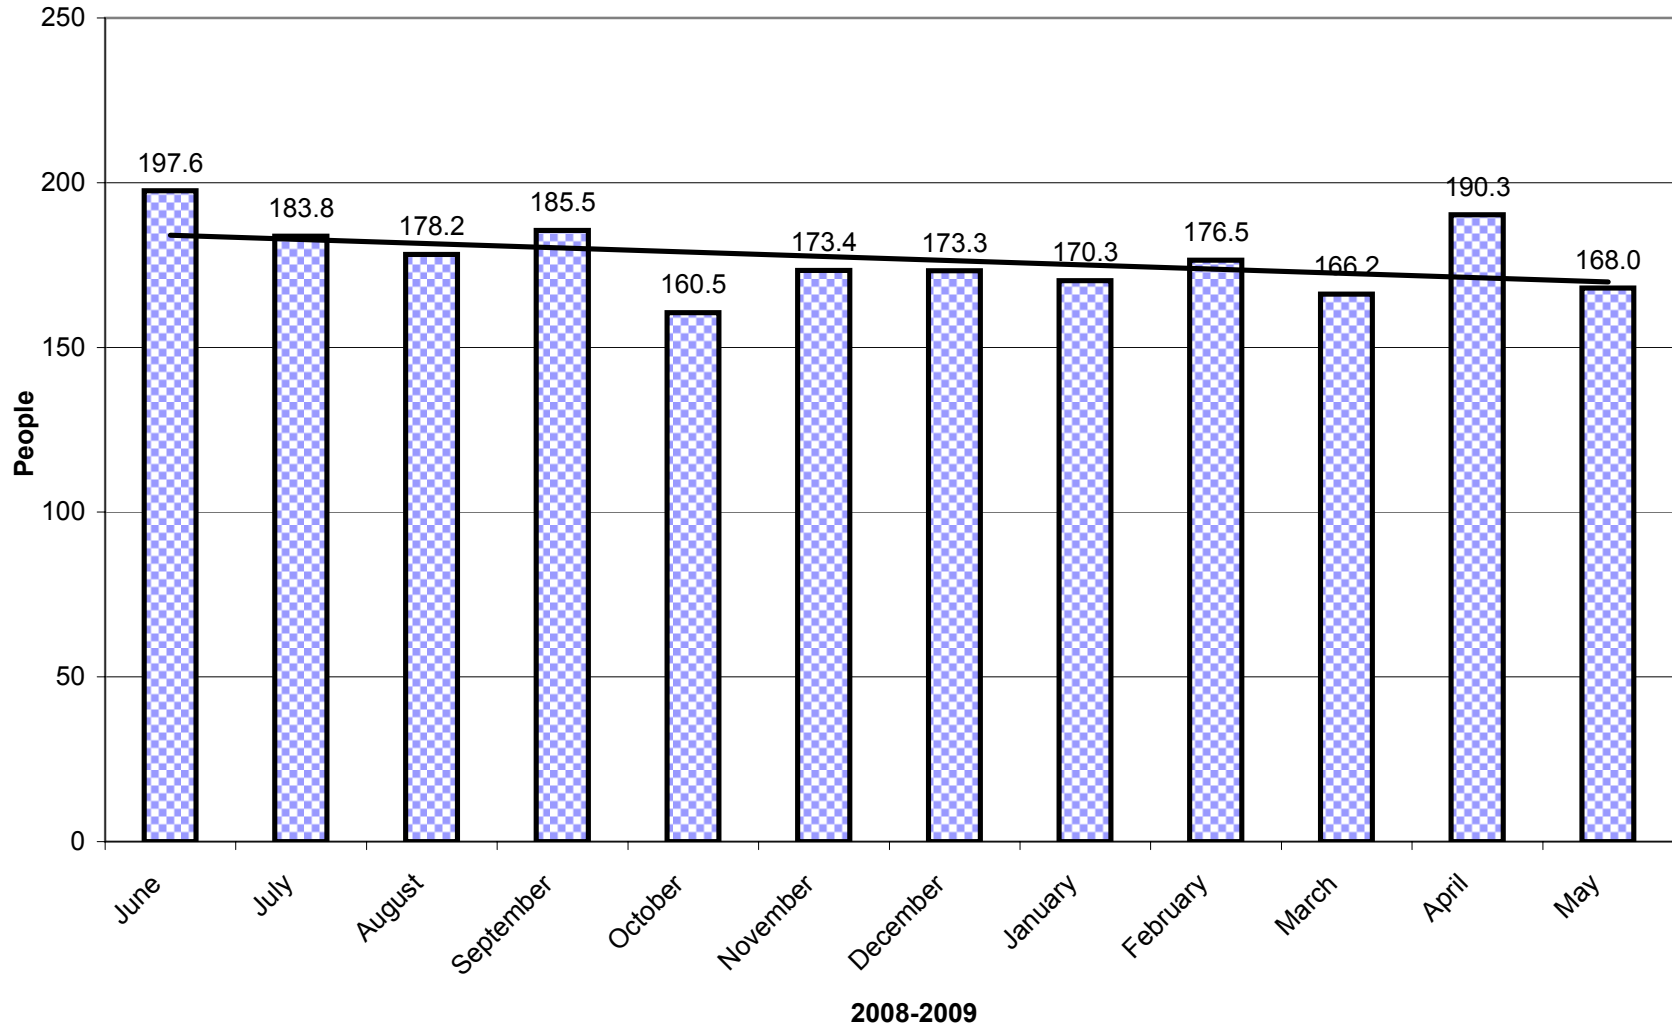

Epiphany Anglican Fellowship - Average Attendance

Epiphany Anglican Fellowship Sunday Attendance - 2008-2009

Epiphany Visitors - 2007-2009

1st Time Visitors Return Visitors

May	16.0	2003
June	19.8	
July	18.8	
August	33.2	
September	38.8	
October	57.3	
November	60.8	
December	62.0	
January	68.0	2004
February	71.8	
March	83.3	
April	79.3	
May	70.6	
June	69.3	
July	73.3	
August	74.2	
September	72.8	
October	93.8	
November	78.3	
December	102.0	
January	124.2	2005
February	145.0	
March	155.3	
April	143.5	
May	147.8	
June	152.8	
July	158.4	
August	151.5	
September	153.0	
October	156.2	
November	158.8	
December	165.5	
January	151.2	2006
February	143.3	
March	146.0	
April	181.4	
May	157.5	
June	147.5	
July	155.0	
August	172.0	
September	163.8	
October	189.4	
November	173.5	
December	202.2	
January	168.3	2007
February	193.5	
March	188.3	
April	215.0	
May	196.3	
June	178.8	

July	204.8	
August	197.5	
September	166.2	
October	182.3	
November	194.3	
December	184.4	
January	196.3	2008
February	195.3	
March	195.8	
April	186.5	
May	189.5	
June	197.6	
July	183.8	
August	178.2	
September	185.5	
October	160.5	
November	173.4	
December	173.3	
January	170.3	2009
February	176.5	
March	166.2	
April	190.3	
May	168.0	