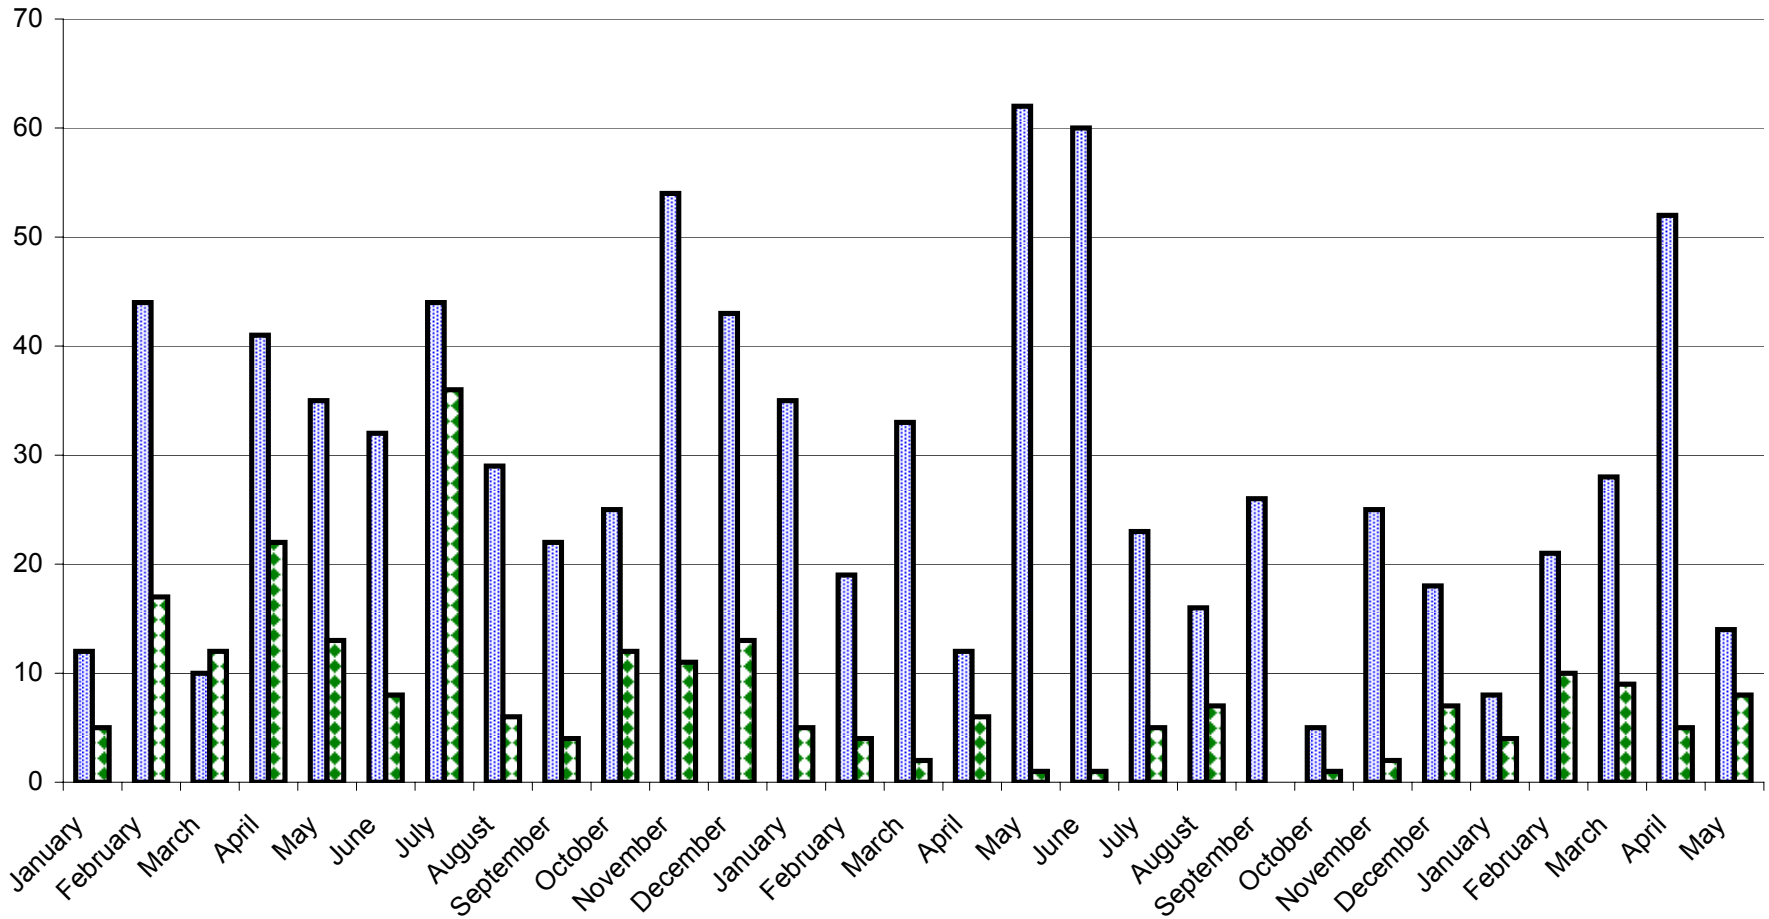

Epiphany Anglican Fellowship - Average Attendance

Epiphany Anglican Fellowship Sunday Attendance - 2008-2009

Epiphany Visitors - 2007-2009

1st Time Visitors Return Visitors

May	16.0	2003
June	19.8	
July	18.8	
August	33.2	
September	38.8	
October	57.3	
November	60.8	
December	62.0	
January	68.0	2004
February	71.8	
March	83.3	
April	79.3	
May	70.6	
June	69.3	
July	73.3	
August	74.2	
September	72.8	
October	93.8	
November	78.3	
December	102.0	
January	124.2	2005
February	145.0	
March	155.3	
April	143.5	
May	147.8	
June	152.8	
July	158.4	
August	151.5	
September	153.0	
October	156.2	
November	158.8	
December	165.5	
January	151.2	2006
February	143.3	
March	146.0	
April	181.4	
May	157.5	
June	147.5	
July	155.0	
August	172.0	
September	163.8	
October	189.4	
November	173.5	
December	202.2	
January	168.3	2007
February	193.5	
March	188.3	
April	215.0	
May	196.3	
June	178.8	

July	204.8	
August	197.5	
September	166.2	
October	182.3	
November	194.3	
December	184.4	
January	196.3	2008
February	195.3	
March	195.8	
April	186.5	
May	189.5	
June	197.6	
July	183.8	
August	178.2	
September	185.5	
October	160.5	
November	173.4	
December	173.3	
January	170.3	2009
February	176.5	
March	166.2	
April	190.3	
May	168.0	