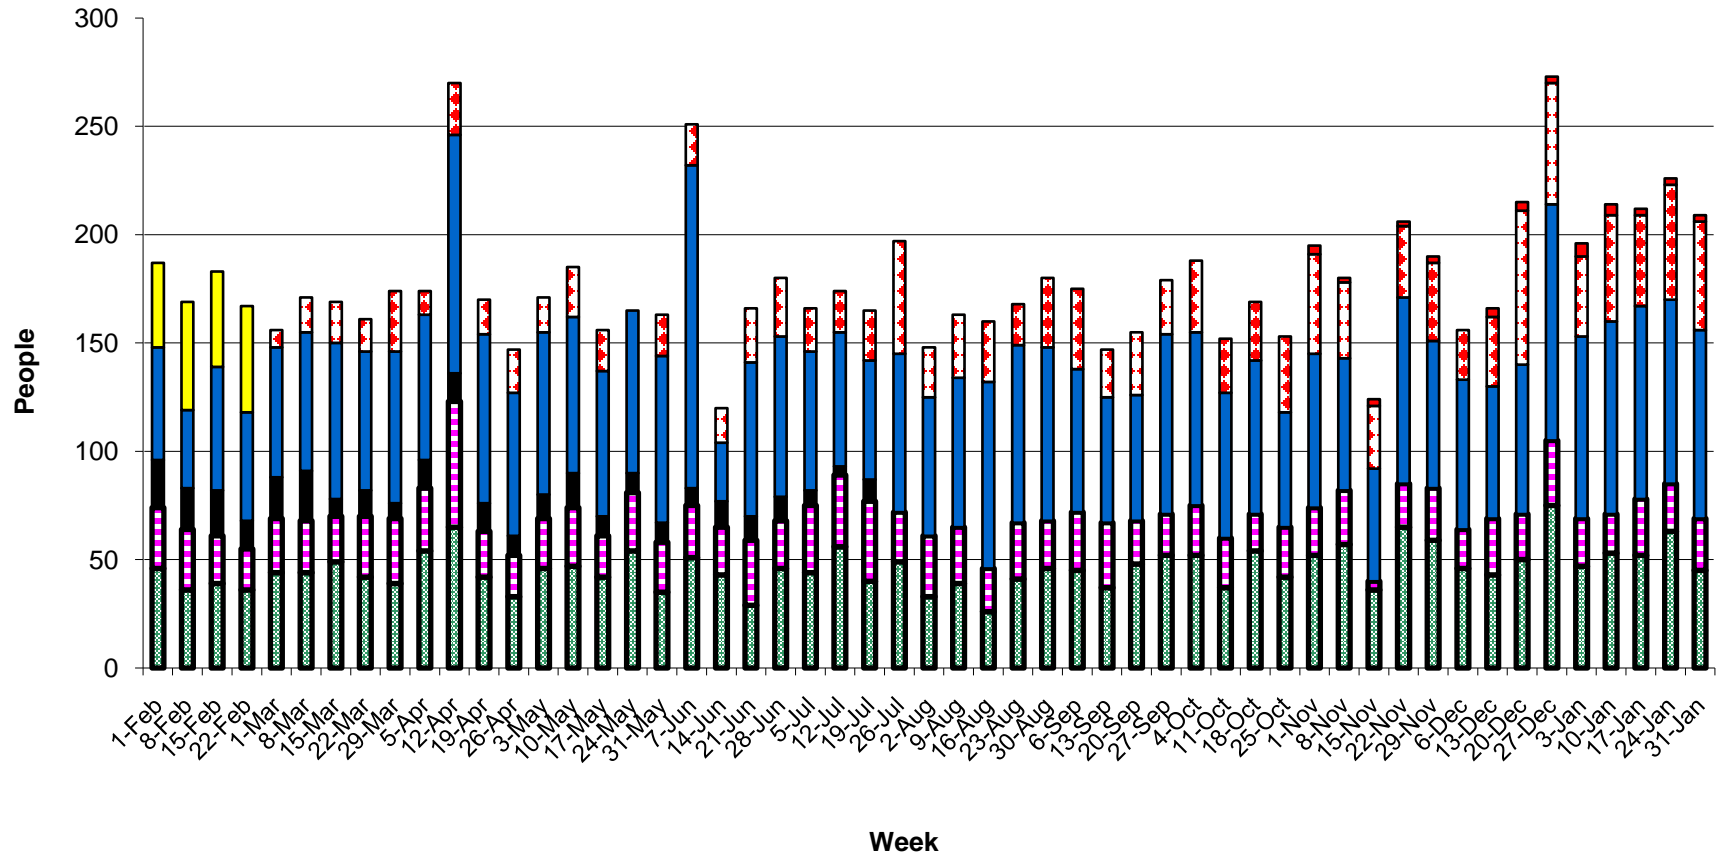

Epiphany Anglican Fellowship - Average Attendance

Epiphany Anglican Fellowship Sunday Attendance - 2009-2010

Epiphany Visitors - 2009-2010

May	16.0	2003
June	19.8	
July	18.8	
August	33.2	
September	38.8	
October	57.3	
November	60.8	
December	62.0	
January	68.0	2004
February	71.8	
March	83.3	
April	79.3	
May	70.6	
June	69.3	
July	73.3	
August	74.2	
September	72.8	
October	93.8	
November	78.3	
December	102.0	
January	124.2	2005
February	145.0	
March	155.3	
April	143.5	
May	147.8	
June	152.8	
July	158.4	
August	151.5	
September	153.0	
October	156.2	
November	158.8	
December	165.5	
January	151.2	2006
February	143.3	
March	146.0	
April	181.4	
May	157.5	
June	147.5	
July	155.0	
August	172.0	
September	163.8	
October	189.4	
November	173.5	
December	202.2	
January	168.3	2007
February	193.5	
March	188.3	
April	215.0	
May	196.3	
June	178.8	
July	204.8	

August	197.5	
September	166.2	
October	182.3	
November	194.3	
December	184.4	
January	196.3	2008
February	195.3	
March	195.8	
April	186.5	
May	189.5	
June	197.6	
July	183.8	
August	178.2	
September	185.5	
October	160.5	
November	173.4	
December	173.3	
January	170.3	2009
February	176.5	
March	166.2	
April	190.3	
May	168.0	
June	179.3	
July	180.8	
August	163.8	
September	164.0	
October	165.5	
November	179.0	
December	202.5	
January	211.4	2010