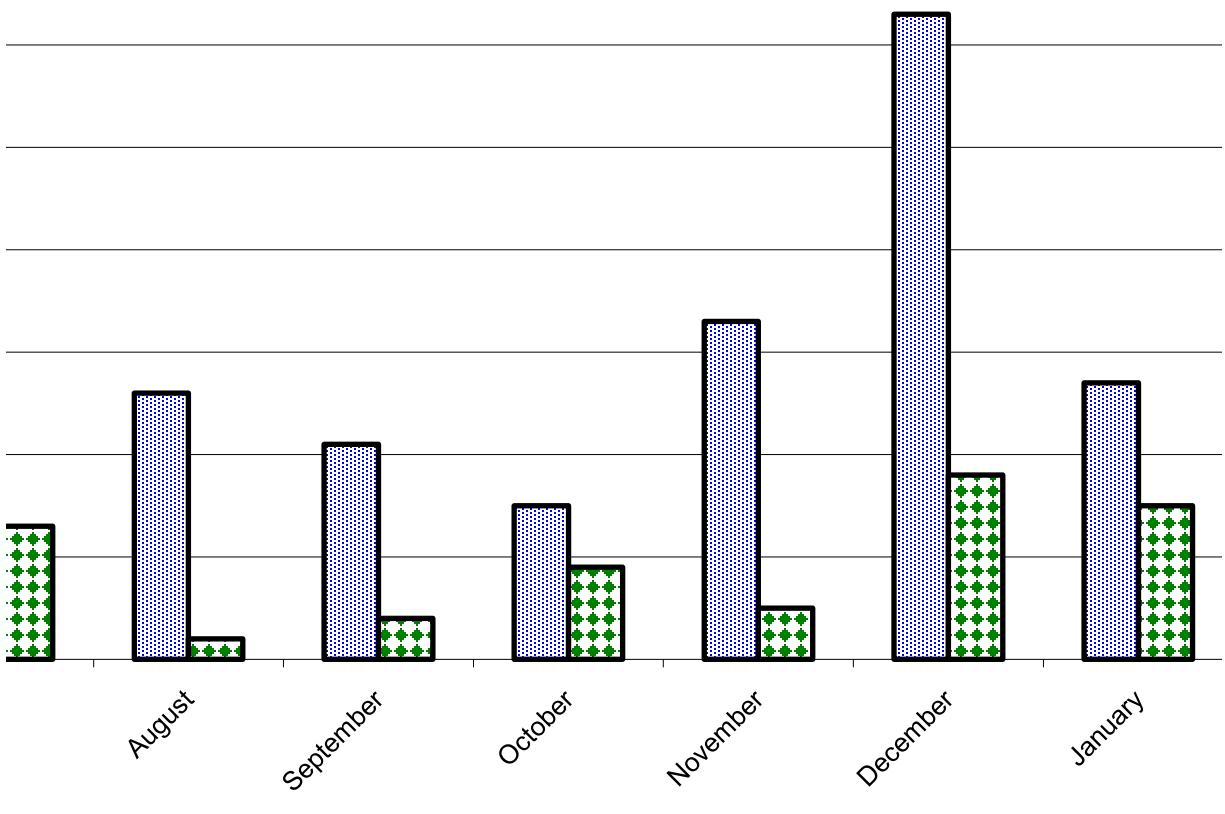

Epiphany Anglican Fellowship - Average Attendance

Epiphany Anglican Fellowship Sunday Attendance - 2009-2010

Epiphany Visitors - 2009-2010

May	16.0	2003
June	19.8	
July	18.8	
August	33.2	
September	38.8	
October	57.3	
November	60.8	
December	62.0	
January	68.0	2004
February	71.8	
March	83.3	
April	79.3	
May	70.6	
June	69.3	
July	73.3	
August	74.2	
September	72.8	
October	93.8	
November	78.3	
December	102.0	
January	124.2	2005
February	145.0	
March	155.3	
April	143.5	
May	147.8	
June	152.8	
July	158.4	
August	151.5	
September	153.0	
October	156.2	
November	158.8	
December	165.5	
January	151.2	2006
February	143.3	
March	146.0	
April	181.4	
May	157.5	
June	147.5	
July	155.0	
August	172.0	
September	163.8	
October	189.4	
November	173.5	
December	202.2	
January	168.3	2007
February	193.5	
March	188.3	
April	215.0	
May	196.3	
June	178.8	
July	204.8	

August	197.5	
September	166.2	
October	182.3	
November	194.3	
December	184.4	
January	196.3	2008
February	195.3	
March	195.8	
April	186.5	
May	189.5	
June	197.6	
July	183.8	
August	178.2	
September	185.5	
October	160.5	
November	173.4	
December	173.3	
January	170.3	2009
February	176.5	
March	166.2	
April	190.3	
May	168.0	
June	179.3	
July	180.8	
August	163.8	
September	164.0	
October	165.5	
November	179.0	
December	202.5	
January	211.4	2010