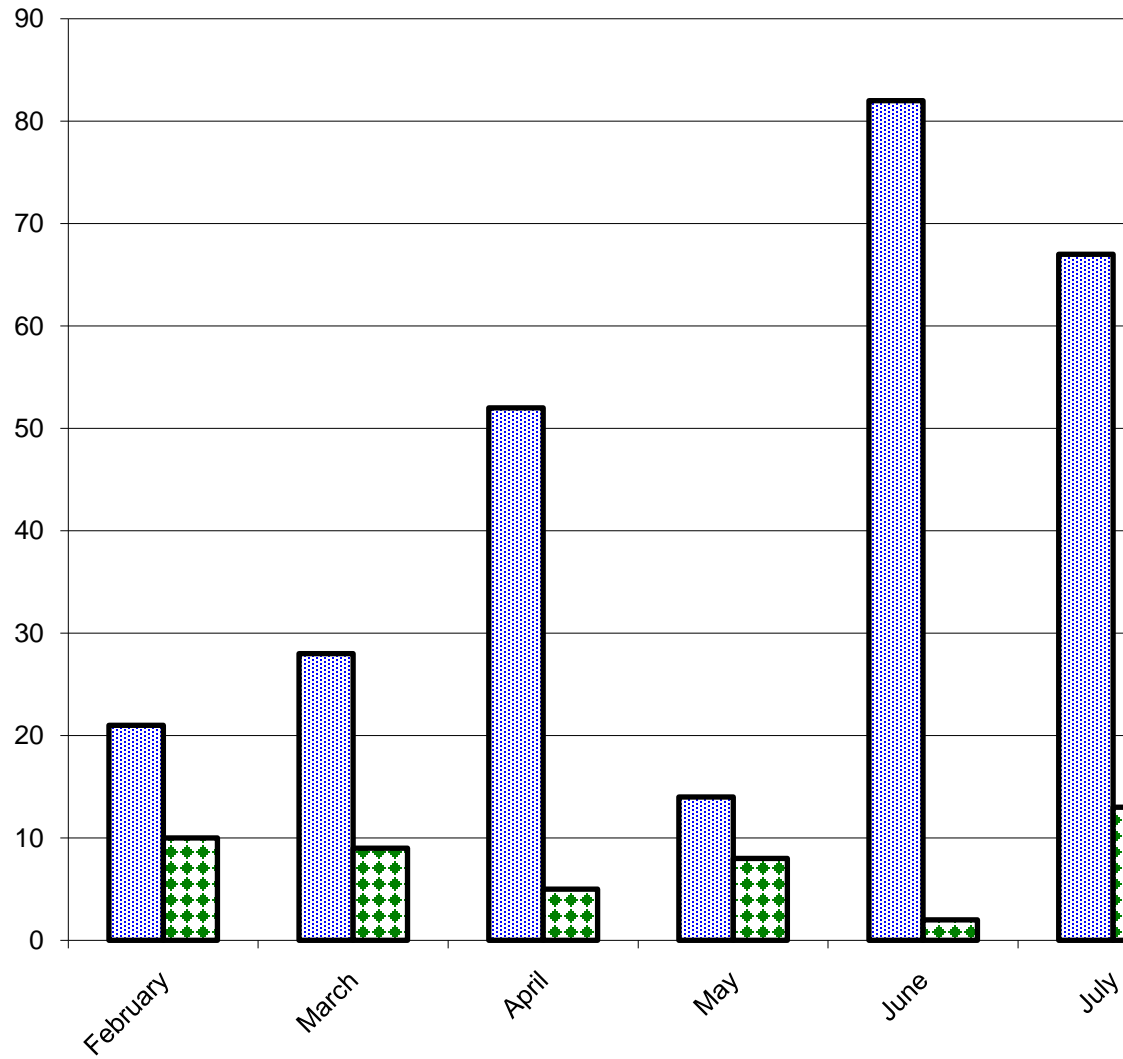

Epiphany Anglican Fellowship - Average Attendance

Epiphany Anglican Fellowship Sunday Attendance - 2009-2010

Epiphany Visitors - 2009-2010

May	16.0	2003
June	19.8	
July	18.8	
August	33.2	
September	38.8	
October	57.3	
November	60.8	
December	62.0	
January	68.0	2004
February	71.8	
March	83.3	
April	79.3	
May	70.6	
June	69.3	
July	73.3	
August	74.2	
September	72.8	
October	93.8	
November	78.3	
December	102.0	
January	124.2	2005
February	145.0	
March	155.3	
April	143.5	
May	147.8	
June	152.8	
July	158.4	
August	151.5	
September	153.0	
October	156.2	
November	158.8	
December	165.5	
January	151.2	2006
February	143.3	
March	146.0	
April	181.4	
May	157.5	
June	147.5	
July	155.0	
August	172.0	
September	163.8	
October	189.4	
November	173.5	
December	202.2	
January	168.3	2007
February	193.5	
March	188.3	
April	215.0	
May	196.3	
June	178.8	
July	204.8	

August	197.5	
September	166.2	
October	182.3	
November	194.3	
December	184.4	
January	196.3	2008
February	195.3	
March	195.8	
April	186.5	
May	189.5	
June	197.6	
July	183.8	
August	178.2	
September	185.5	
October	160.5	
November	173.4	
December	173.3	
January	170.3	2009
February	176.5	
March	166.2	
April	190.3	
May	168.0	
June	179.3	
July	180.8	
August	163.8	
September	164.0	
October	165.5	
November	179.0	
December	202.5	
January	211.4	2010