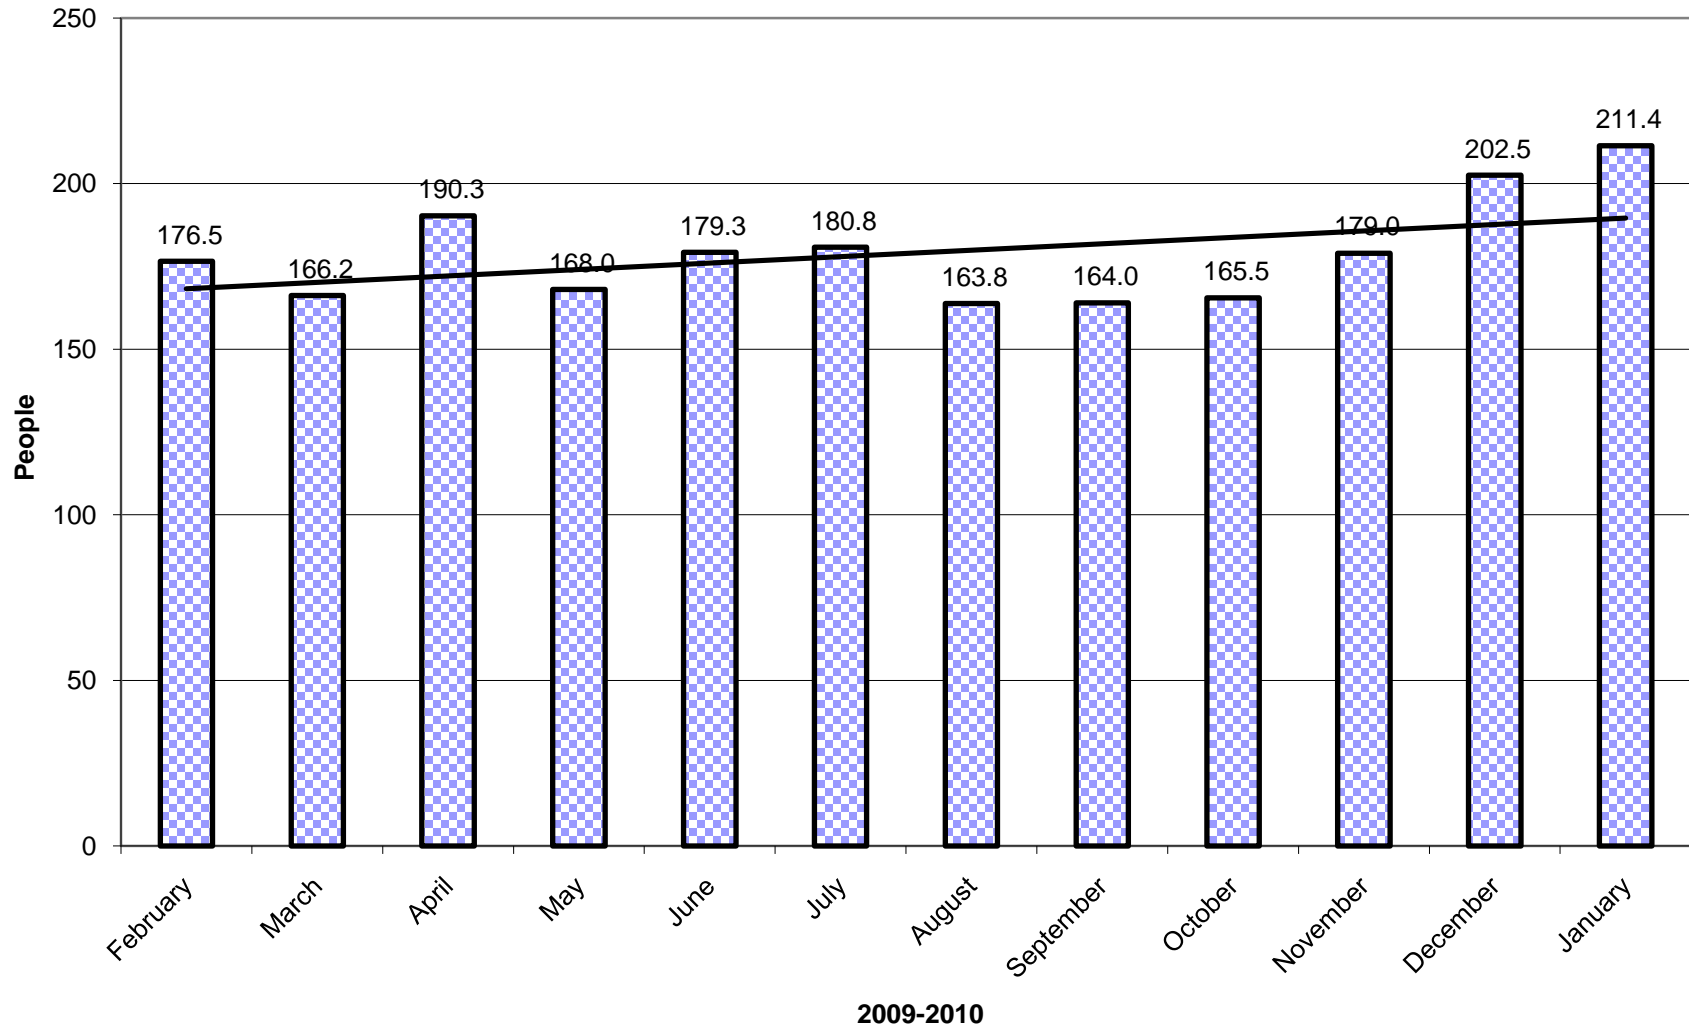

Epiphany Anglican Fellowship - Average Attendance

Epiphany Anglican Fellowship Sunday Attendance - 2009-2010

Epiphany Visitors - 2009-2010

May	16.0	2003
June	19.8	
July	18.8	
August	33.2	
September	38.8	
October	57.3	
November	60.8	
December	62.0	
January	68.0	2004
February	71.8	
March	83.3	
April	79.3	
May	70.6	
June	69.3	
July	73.3	
August	74.2	
September	72.8	
October	93.8	
November	78.3	
December	102.0	
January	124.2	2005
February	145.0	
March	155.3	
April	143.5	
May	147.8	
June	152.8	
July	158.4	
August	151.5	
September	153.0	
October	156.2	
November	158.8	
December	165.5	
January	151.2	2006
February	143.3	
March	146.0	
April	181.4	
May	157.5	
June	147.5	
July	155.0	
August	172.0	
September	163.8	
October	189.4	
November	173.5	
December	202.2	
January	168.3	2007
February	193.5	
March	188.3	
April	215.0	
May	196.3	
June	178.8	
July	204.8	

August	197.5	
September	166.2	
October	182.3	
November	194.3	
December	184.4	
January	196.3	2008
February	195.3	
March	195.8	
April	186.5	
May	189.5	
June	197.6	
July	183.8	
August	178.2	
September	185.5	
October	160.5	
November	173.4	
December	173.3	
January	170.3	2009
February	176.5	
March	166.2	
April	190.3	
May	168.0	
June	179.3	
July	180.8	
August	163.8	
September	164.0	
October	165.5	
November	179.0	
December	202.5	
January	211.4	2010