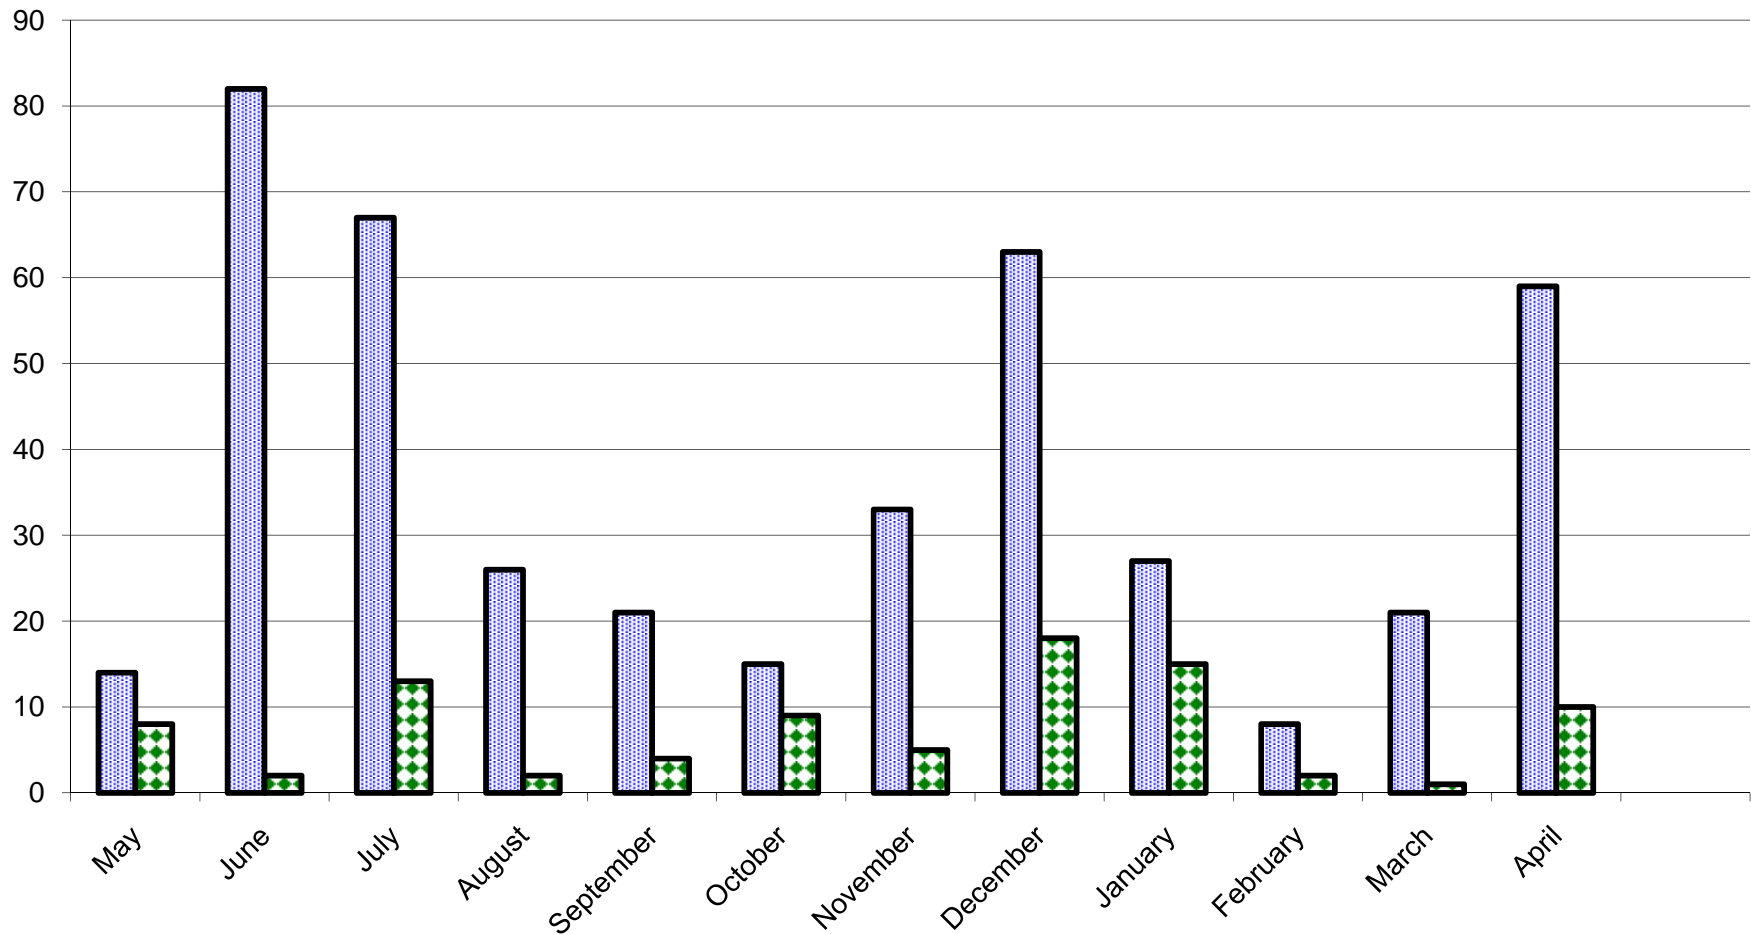

Epiphany Anglican Fellowship - Average Attendance

Epiphany Anglican Fellowship Sunday Attendance - 2009-2010

Epiphany Visitors - 2009-2010

1st Time Visitors
2nd Time Visitors

May	16.0	2003
June	19.8	
July	18.8	
August	33.2	
September	38.8	
October	57.3	
November	60.8	
December	62.0	
January	68.0	2004
February	71.8	
March	83.3	
April	79.3	
May	70.6	
June	69.3	
July	73.3	
August	74.2	
September	72.8	
October	93.8	
November	78.3	
December	102.0	
January	124.2	2005
February	145.0	
March	155.3	
April	143.5	
May	147.8	
June	152.8	
July	158.4	
August	151.5	
September	153.0	
October	156.2	
November	158.8	
December	165.5	
January	151.2	2006
February	143.3	
March	146.0	
April	181.4	
May	157.5	
June	147.5	
July	155.0	
August	172.0	
September	163.8	
October	189.4	
November	173.5	
December	202.2	
January	168.3	2007
February	193.5	
March	188.3	
April	215.0	
May	196.3	
June	178.8	

July	204.8	
August	197.5	
September	166.2	
October	182.3	
November	194.3	
December	184.4	
January	196.3	2008
February	195.3	
March	195.8	
April	186.5	
May	189.5	
June	197.6	
July	183.8	
August	178.2	
September	185.5	
October	160.5	
November	173.4	
December	173.3	
January	170.3	2009
February	176.5	
March	166.2	
April	190.3	
May	168.0	
June	179.3	
July	180.8	
August	163.8	
September	164.0	
October	165.5	
November	179.0	
December	202.5	
January	211.4	2010
February	186.0	
March	196.0	
April	220.5	