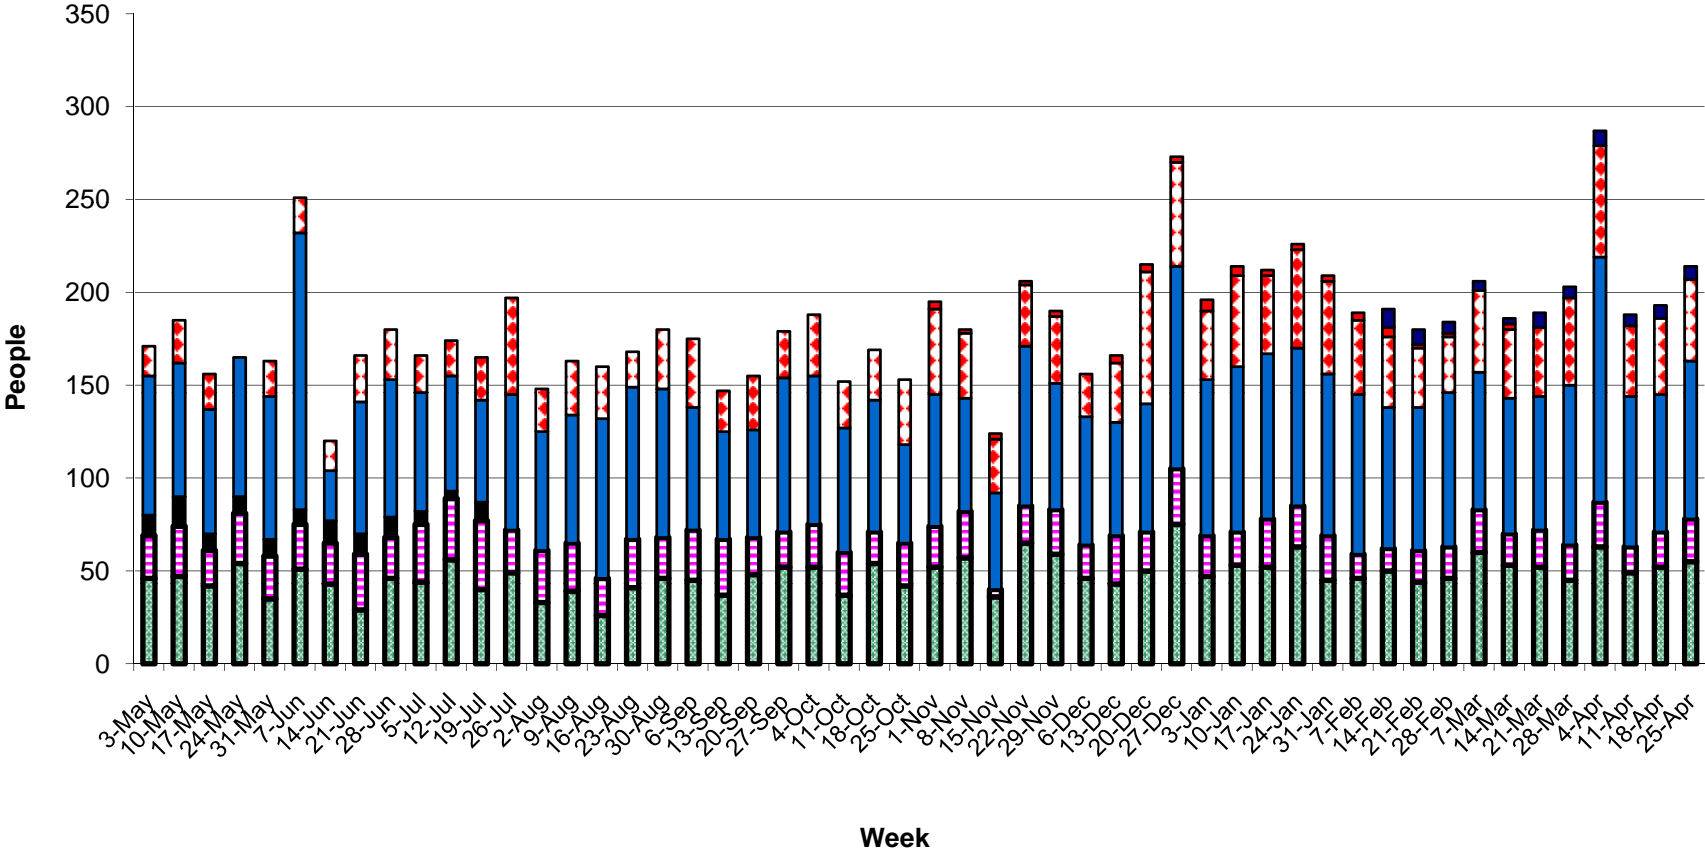

Epiphany Anglican Fellowship - Average Attendance

Epiphany Anglican Fellowship Sunday Attendance - 2009-2010

Epiphany Visitors - 2009-2010

1st Time Visitors
2nd Time Visitors

May	16.0	2003
June	19.8	
July	18.8	
August	33.2	
September	38.8	
October	57.3	
November	60.8	
December	62.0	
January	68.0	2004
February	71.8	
March	83.3	
April	79.3	
May	70.6	
June	69.3	
July	73.3	
August	74.2	
September	72.8	
October	93.8	
November	78.3	
December	102.0	
January	124.2	2005
February	145.0	
March	155.3	
April	143.5	
May	147.8	
June	152.8	
July	158.4	
August	151.5	
September	153.0	
October	156.2	
November	158.8	
December	165.5	
January	151.2	2006
February	143.3	
March	146.0	
April	181.4	
May	157.5	
June	147.5	
July	155.0	
August	172.0	
September	163.8	
October	189.4	
November	173.5	
December	202.2	
January	168.3	2007
February	193.5	
March	188.3	
April	215.0	
May	196.3	
June	178.8	

July	204.8	
August	197.5	
September	166.2	
October	182.3	
November	194.3	
December	184.4	
January	196.3	2008
February	195.3	
March	195.8	
April	186.5	
May	189.5	
June	197.6	
July	183.8	
August	178.2	
September	185.5	
October	160.5	
November	173.4	
December	173.3	
January	170.3	2009
February	176.5	
March	166.2	
April	190.3	
May	168.0	
June	179.3	
July	180.8	
August	163.8	
September	164.0	
October	165.5	
November	179.0	
December	202.5	
January	211.4	2010
February	186.0	
March	196.0	
April	220.5	