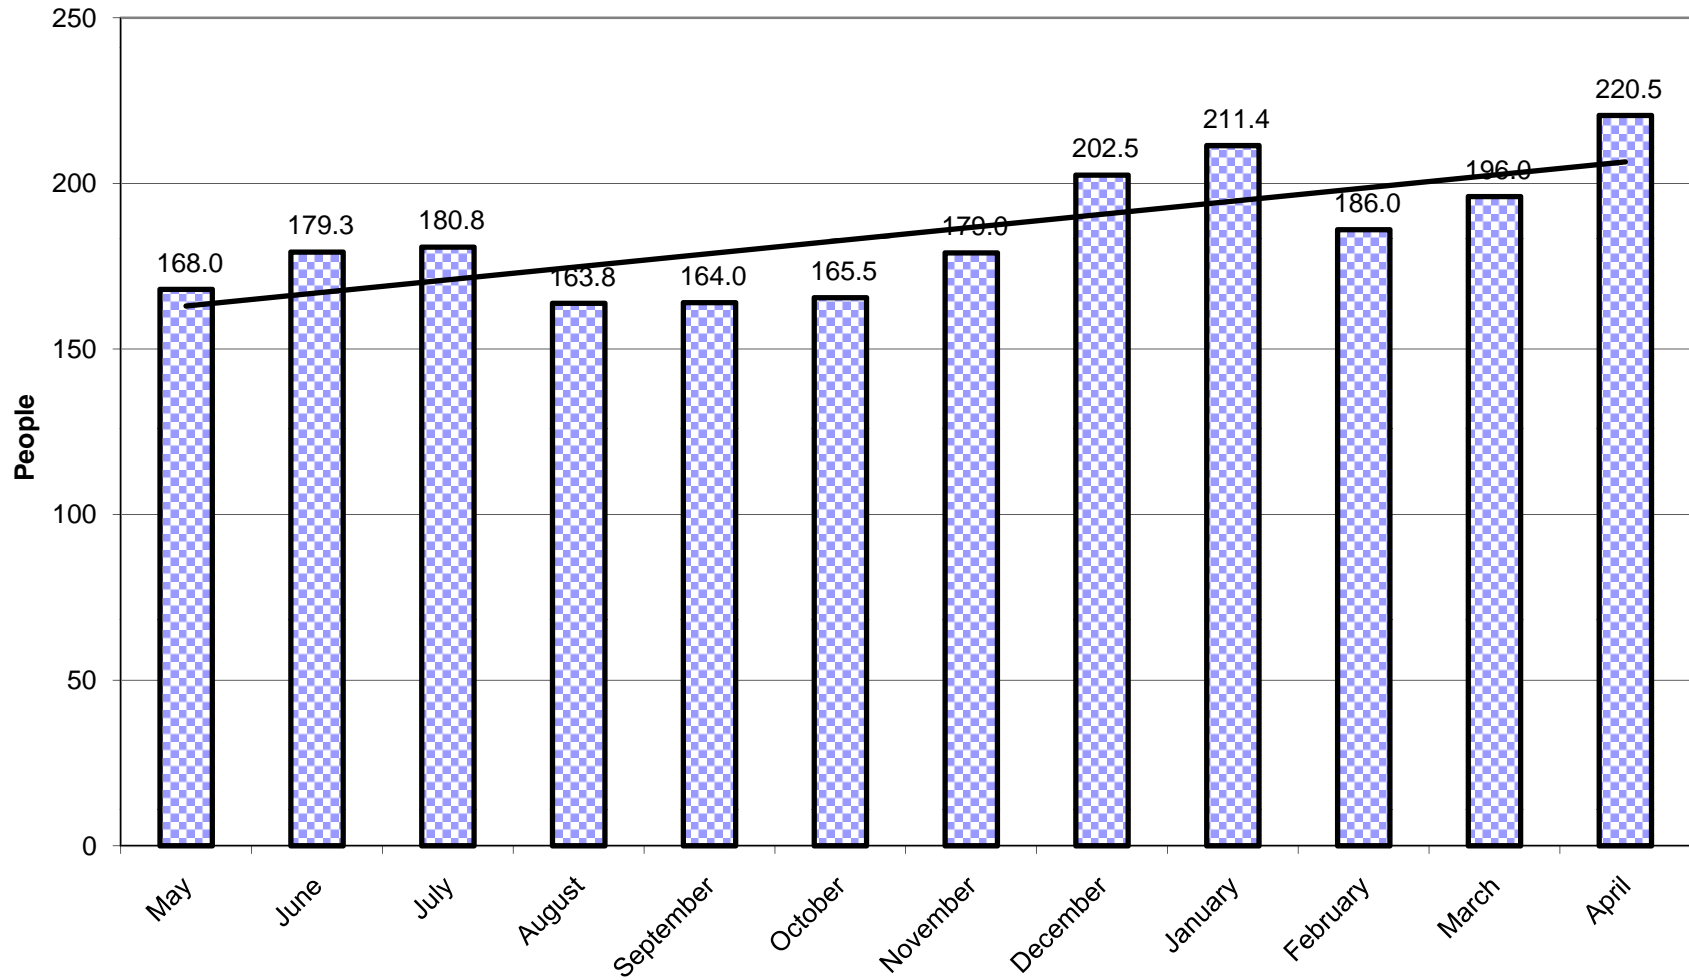

Epiphany Anglican Fellowship - Average Attendance

Epiphany Anglican Fellowship Sunday Attendance - 2009-2010

Epiphany Visitors - 2009-2010

1st Time Visitors
2nd Time Visitors

May	16.0	2003
June	19.8	
July	18.8	
August	33.2	
September	38.8	
October	57.3	
November	60.8	
December	62.0	
January	68.0	2004
February	71.8	
March	83.3	
April	79.3	
May	70.6	
June	69.3	
July	73.3	
August	74.2	
September	72.8	
October	93.8	
November	78.3	
December	102.0	
January	124.2	2005
February	145.0	
March	155.3	
April	143.5	
May	147.8	
June	152.8	
July	158.4	
August	151.5	
September	153.0	
October	156.2	
November	158.8	
December	165.5	
January	151.2	2006
February	143.3	
March	146.0	
April	181.4	
May	157.5	
June	147.5	
July	155.0	
August	172.0	
September	163.8	
October	189.4	
November	173.5	
December	202.2	
January	168.3	2007
February	193.5	
March	188.3	
April	215.0	
May	196.3	
June	178.8	

July	204.8	
August	197.5	
September	166.2	
October	182.3	
November	194.3	
December	184.4	
January	196.3	2008
February	195.3	
March	195.8	
April	186.5	
May	189.5	
June	197.6	
July	183.8	
August	178.2	
September	185.5	
October	160.5	
November	173.4	
December	173.3	
January	170.3	2009
February	176.5	
March	166.2	
April	190.3	
May	168.0	
June	179.3	
July	180.8	
August	163.8	
September	164.0	
October	165.5	
November	179.0	
December	202.5	
January	211.4	2010
February	186.0	
March	196.0	
April	220.5	